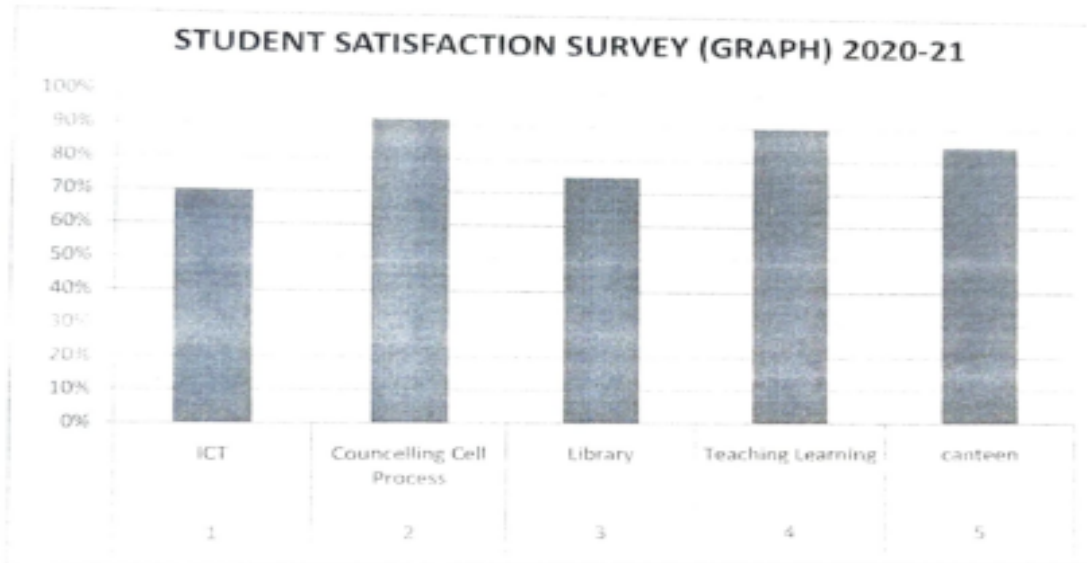

### STUDENT SATISFACTION SURVEY (GRAPH) 2020-21

S.NO	SSS	PERCENTAGE (%)
1	ICT	70%
2	Councelling Cell Process	92%
3	Library	75%
4	Teaching Learning	90%
5	canteen	85%

*Dr. M. Mohan*

Principal  
Sri. Srinivasulu Reddy College  
Kannur